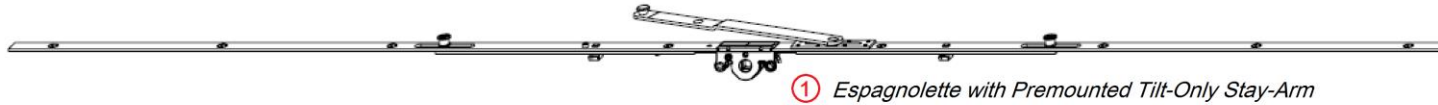

Tilt-Only Fittings MM-KS with Espagnolette with Premounted Tilt-Only Stay-Arm

2	
Part Number	Striker Plate for Espagnolette with Premounted Tilt-Only Stay-Arm
59450	Striker Plate for Aluplast/Ideal 4000
55277	Striker Plate for Aluminium/Timber
56460	Striker Plate for Rehau
56355	Striker Plate for Deceuninck

1 Espagnolette with Premounted Tilt-Only Stay-Arm

180° End-Piece

1			
Part Number	Espagnolettes	Backset	
206174	Espagnolette VHH i.S. with Premounted Tilt-Only Stay-Arm	15	751 - 1250
212772	Espagnolette VHH i.S. with Premounted Tilt-Only Stay-Arm	15	1251 - 1700
206271	Espagnolette VHH i.S. with Premounted Tilt-Only Stay-Arm	15	1701 - 2200

End-Piece 180°

One-Piece Centre Lock

4

3		
Part Number	End-Piece 180°	End-Piece 90°
212212	End-Piece 180°	
212686	End-Piece 90°	

4		
Part Number	Centre Lock	
211924	Centre Lock MM	801 - 1280
211925	Centre Lock MM	1281 - 1500
211926	Centre Lock MM	1501 - 2000
211927	Centre Lock MM	2001 - 2200
211928	Centre Lock MM	2201 - 2450