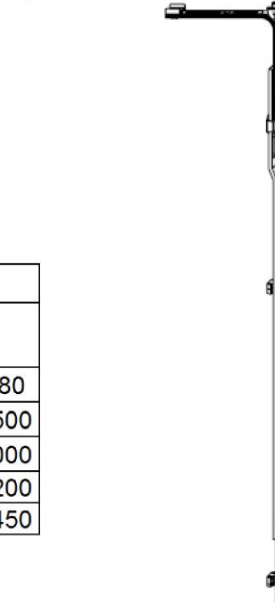

End-Piece 180°

3		
Part Number	End-Piece 180°	End-Piece 90°
212212	End-Piece 180°	
212686	End-Piece 90°	

4		
Part Number	Centre Lock	
211924	Centre Lock MM	801 - 1280
211925	Centre Lock MM	1281 - 1500
211926	Centre Lock MM	1501 - 2000
211927	Centre Lock MM	2001 - 2200
211928	Centre Lock MM	2201 - 2450

5		
Part Number	Tilt or Turn Only Hinge, Silver	Tilt or Turn Only Hinge Adjustable, Silver
94030	Tilt or Turn Only Hinge, Silver	
52321	Tilt or Turn Only Hinge Adjustable, Silver	

One-Piece Centre Lock

4